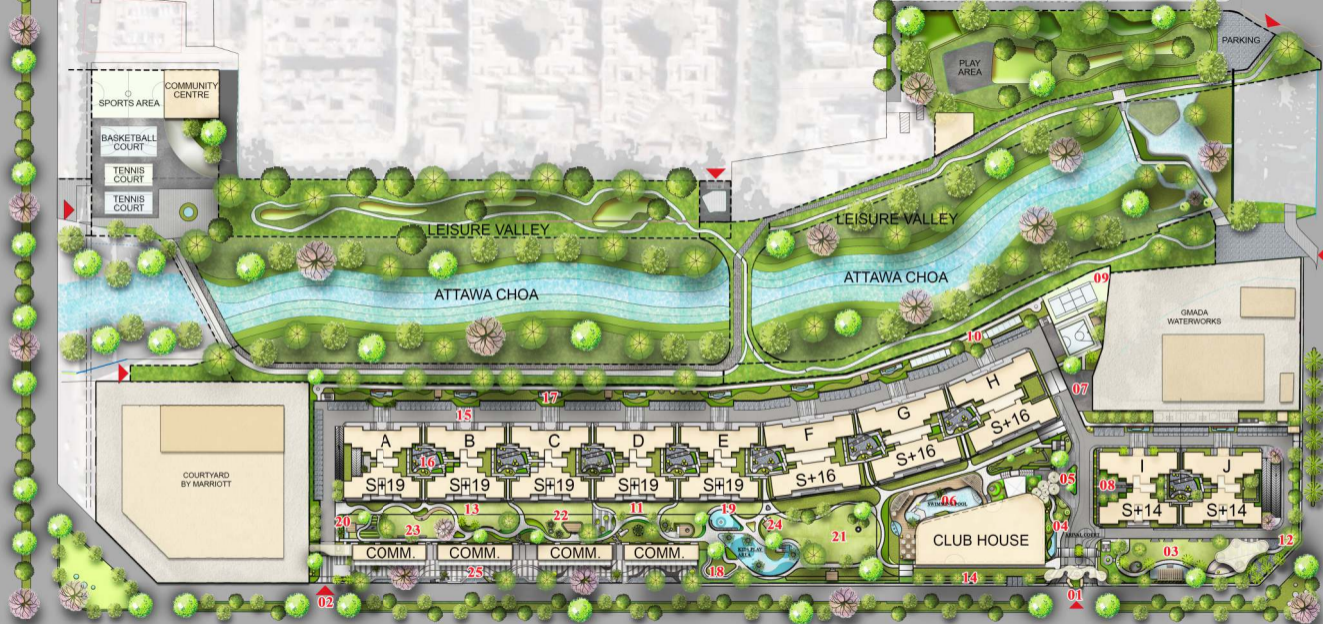

The community spaces complete with open-air amphitheatres, create an inviting atmosphere that nurtures social connections and a sense of shared experiences.

LANDSCAPE FEATURES

Jogging Trail	Open Air Amphitheatre	Experience Walk
Seating Plazas	Community Gathering Areas with Festival Courts	Water Bodies with Signage Walls
Senior citizen courts	Yoga lawn with Wooden Decks	Entrance and Exit Plazas with canopies above
Butterfly Garden	Club Lawn with Cabana	Double Height Open to Sky Courtyards in Basements
Fragrance Garden	Water Feature with Wooden decks and Seating	Weatherproof Semi-Covered Play courts and Kids Areas
Outdoor Gym	Dense Planting zones	
Kids Playing Areas	Tower Drop-off Plazas	

SITE PLAN

LEGEND

- | | |
|----------------------------|---------------------------------|
| 1. ENTRANCE PLAZA | 14. CLUB LAWN WITH CABANA |
| 2. EXIT PLAZA | 15. BUILDING DROP-OFF PLAZA |
| 3. WATER PLAZA | 16. INTERNAL COURTYARD |
| 4. WELCOME WATER BODY | 17. WATER BODY WITH SIGNAGE |
| 5. CLUBHOUSE DROP-OFF AREA | 18. OPEN AIR AMPHITHEATRE |
| 6. CLUB POOL AREA | 19. OUTDOOR GYM |
| 7. EXPERIENCE WALK | 20. YOGA LAWN WITH WOODEN DECKS |
| 8. DRIVEWAY | 21. CENTRAL LAWN |
| 9. PLAY COURTS | 22. VIEWING DECK |
| 10. CRICKET PRACTICE PITCH | 23. FRAGRANCE GARDEN |
| 11. SENIOR CITIZEN COURT | 24. KIDS PLAY AREA |
| 12. DENSE PLANTING | 25. COMMERCIAL PLAZA |
| 13. BUTTERFLY GARDEN | |