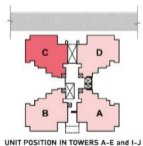

UNIT TYPE - 01
3 BED ROOM + 4 TOILET + UTILITY

UNIT TYPE - 01
3 BED ROOM + 4 TOILET + UTILITY

UNIT POSITION IN TOWERS A-E and I-J